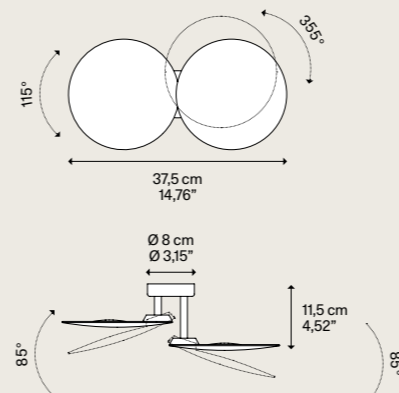

Code
Codice

- 15941 1030U
- 15941 2030U
- 15941 3530U
- 15941 4530U

Light source
Sorgente luminosa

LED
3000 K
17 W
1800 lm
120 V
CRI 92
MacAdam 3-Step

LED included
LED incluso

Net weight 0,60 kg / 1,32 lbs | Boxes Colli 1 | Mounts directly to a 4" Standard J-Box - Plate Adaptor included *

Adjustable light
Luce orientabile

Puzzle Round double

Metal structure
Montatura in metallo

- Matte White - 9016
Bianco Opaco - 9016
- Matte Black - 9005
Nero Opaco - 9005
- Coppery Bronze
Bronzo Ramato
- Champagne
Champagne